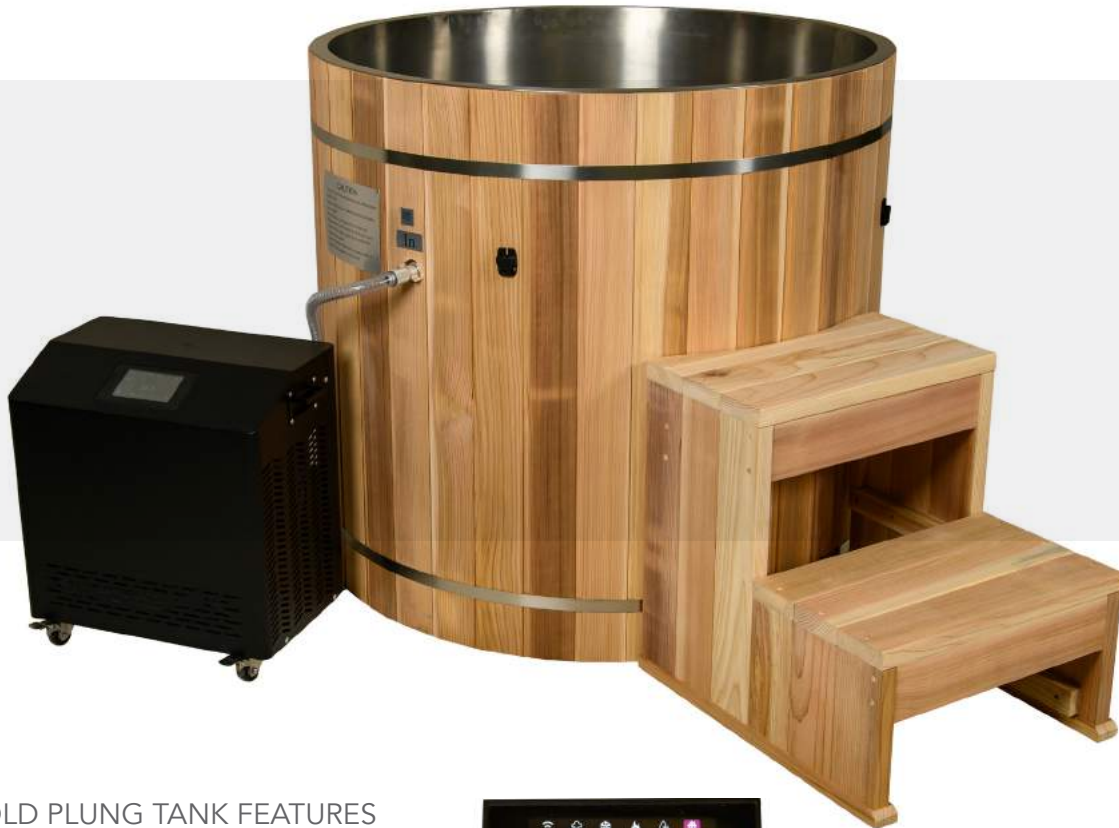

## LEGEND

Exterior: 91"W x 60"D x 100"H  
6-person seating  
Interior: Black stained Nordic Spruce  
Exterior: Black stained Nordic Spruce  
Floor/Ceiling: Thermally modified Aspen  
Benches: Black stained Nordic Spruce

## LEGEND OUTDOOR CHANGING ROOM

Exterior: 91"W x 60"D x 100"H  
6-person seating  
Interior: Black stained Nordic Spruce  
Exterior: Black stained Nordic Spruce  
Floor/Ceiling: Thermally modified Aspen  
Benches: Black stained Nordic Spruce

# BARREL COLD PLUNGE

The Barrel Cold Plunge from Almost Heaven Saunas is an impressive combination of style, features and performance. The Barrel Cold Plunge is an excellent addition to your home wellness routine, providing the health benefits associated with cold therapy. And the Almost Heaven Barrel Cold Plunge is loaded with some exceptional features to further enhance your enjoyment. The Barrel Cold Plunge is available with a stainless steel or polycarbonate liner, ensuring years of trouble-free use. The chilling unit incorporates a filter and ozone purification system, allowing you to run the unit for days at a time without need of service. The chiller will bring the water temperature as low as 37°F, or as warm as 65°F when used as a warming tub. And importantly, the Barrel Cold Plunge includes the quality and service that are hallmarks of Almost Heaven Saunas.